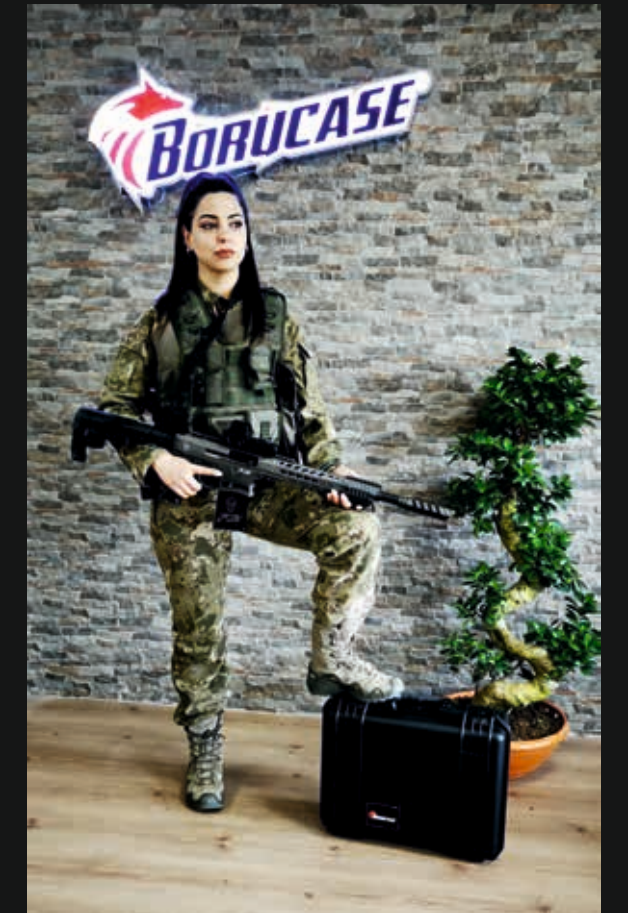

Tüm Şartlarda
Güvenebileceğiniz Kulplar,
Eldiven ile Kullanıma Uygundur.

El Kaymasını Önleyen
Yumuşak TPU Malzeme

Tırnaklı Kilit
Mandal Mekanizması

Hava Valfi

İstifleleme Kanalları

Ekstra Güvenlik için
Asma Kilit Yuvası

Güçlü Plastik Gövde

Mat ve Kumlu Plastik Yüzey

Güçlü
Kafes Yapı

Toz, Su ve Kimyasal Maddelere Karşı
Sızdırmazlık Contası

BÖRUCASE İLE KİŞİYE ÖZEL ÇÖZÜMLER / Personal Solutions